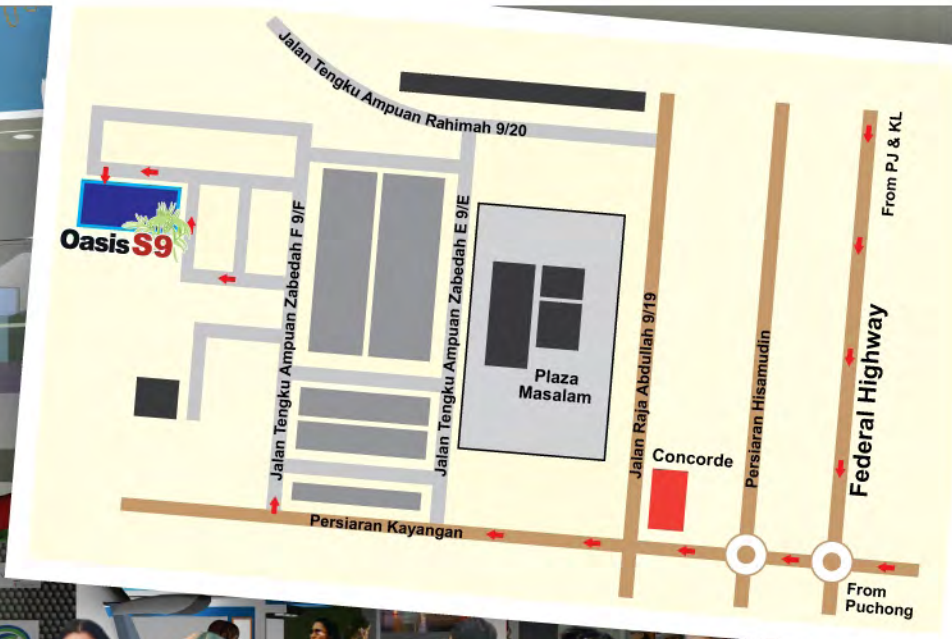

# Oasis S9

*alfresco dining  
pleasure & leisure*

*work, eat & play!*

modern integrated business centre in Shah Alam

*modern  
retails- lifestyle*

**Oasis S9... Your new bazaar, shopping and work under one hub!**

**Oasis S9** with its well-placed site in Shah Alam is easily accessible via the New Klang Valley Expressway (NKVE), as well as the Federal Highway making it even less than a short drive away!

**Oasis S9:** A new commercial hub at the nucleus of modish trends in an era where lifestyle has become an important indicator for all the new generation, having the right business address is a vital factor that determines your business stature and at the same time easy access to shopping or even bazaar. **Oasis S9** is tailored made to satisfy you needs.